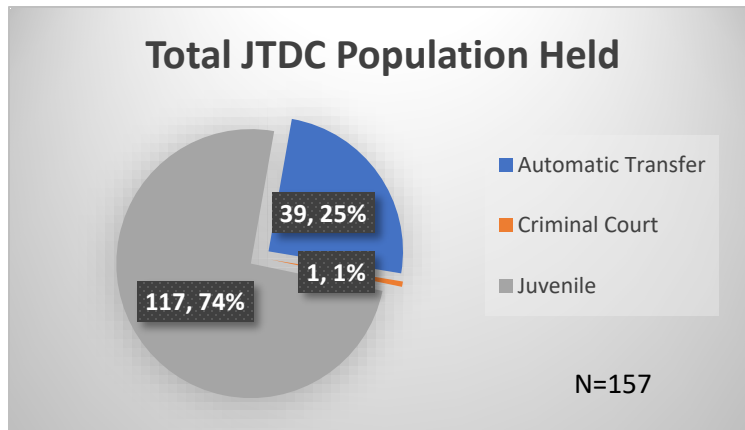

Daily Data Dashboard – February 1, 2023 Demographics for JTDC Population Wednesday Morning Midnight Count

Total # of probation Involved youth¹: 1,077

¹ Probation Active: Any youth who is pending sentencing with an active social history, has been formally placed on probation or supervision with Cook County Juvenile Probation on the date of the report.

*Age, Gender and Race for Criminal Court population (N=1) is not represented in this report.

Data sources: cFive Supervisor – Probation Population and RMIS – JTDC Population

Daily Data Dashboard – February 1, 2023
Demographics for JTDC Population
Wednesday Morning Midnight Count