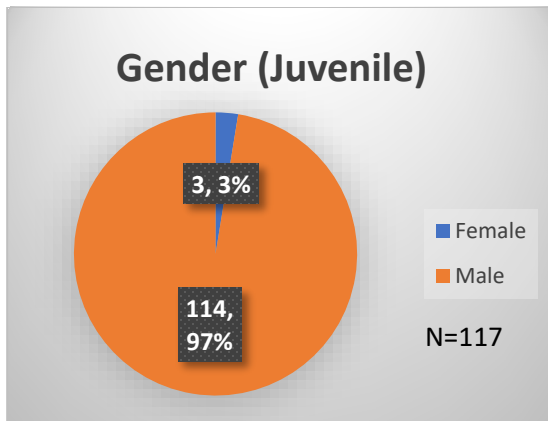

Daily Data Dashboard – February 1, 2023 Demographics for JTDC Population Wednesday Morning Midnight Count

Total # of probation Involved youth¹: 1,077

¹ Probation Active: Any youth who is pending sentencing with an active social history, has been formally placed on probation or supervision with Cook County Juvenile Probation on the date of the report.

*Age, Gender and Race for Criminal Court population (N=1) is not represented in this report.

Data sources: cFive Supervisor – Probation Population and RMIS – JTDC Population

Daily Data Dashboard – February 1, 2023
Demographics for JTDC Population
Wednesday Morning Midnight Count