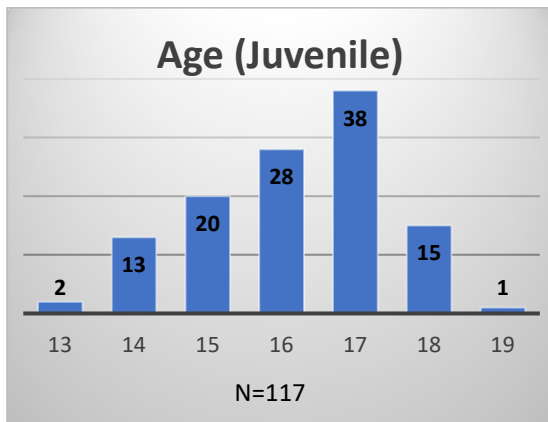

Daily Data Dashboard – February 1, 2023 Demographics for JTDC Population Wednesday Morning Midnight Count

Total # of probation Involved youth¹: 1,077

¹ Probation Active: Any youth who is pending sentencing with an active social history, has been formally placed on probation or supervision with Cook County Juvenile Probation on the date of the report.

*Age, Gender and Race for Criminal Court population (N=1) is not represented in this report.

Data sources: cFive Supervisor – Probation Population and RMIS – JTDC Population

Daily Data Dashboard – February 1, 2023
Demographics for JTDC Population
Wednesday Morning Midnight Count