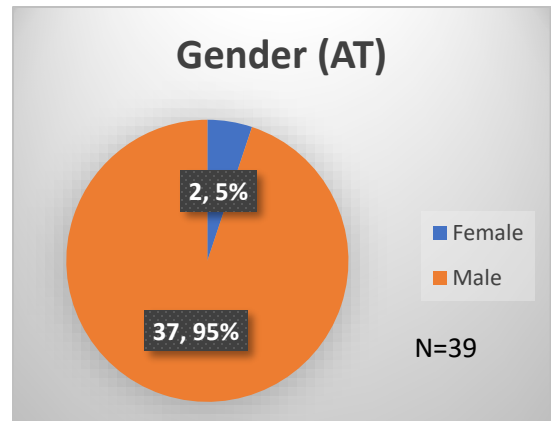

Daily Data Dashboard – February 1, 2023 Demographics for JTDC Population Wednesday Morning Midnight Count

Total # of probation Involved youth¹: 1,077

¹ Probation Active: Any youth who is pending sentencing with an active social history, has been formally placed on probation or supervision with Cook County Juvenile Probation on the date of the report.

*Age, Gender and Race for Criminal Court population (N=1) is not represented in this report.

Data sources: cFive Supervisor – Probation Population and RMIS – JTDC Population

Daily Data Dashboard – February 1, 2023
Demographics for JTDC Population
Wednesday Morning Midnight Count