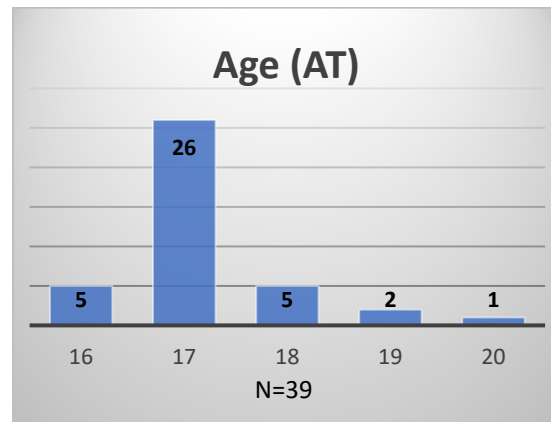

Daily Data Dashboard – February 1, 2023 Demographics for JTDC Population Wednesday Morning Midnight Count

Total # of probation Involved youth¹: 1,077

¹ Probation Active: Any youth who is pending sentencing with an active social history, has been formally placed on probation or supervision with Cook County Juvenile Probation on the date of the report.

*Age, Gender and Race for Criminal Court population (N=1) is not represented in this report.

Data sources: cFive Supervisor – Probation Population and RMIS – JTDC Population

Daily Data Dashboard – February 1, 2023
Demographics for JTDC Population
Wednesday Morning Midnight Count